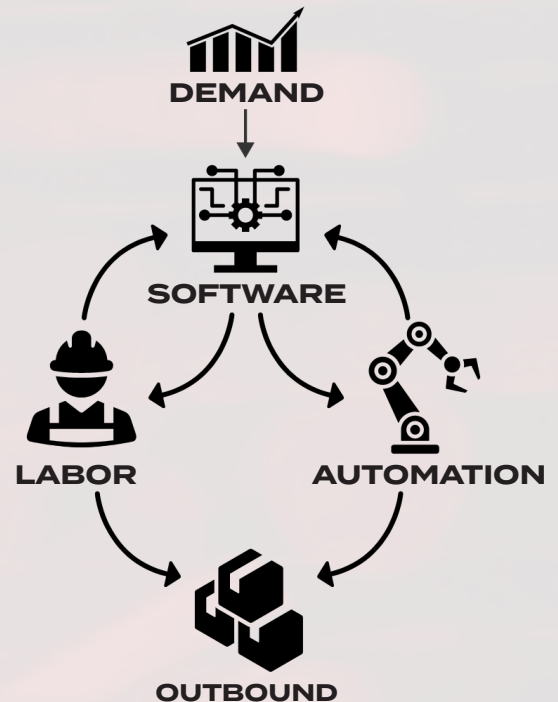

# AUTOMATION STARTS WITH SOFTWARE.

**SUPPLY CHAIN SOFTWARE THAT ORCHESTRATES HUMAN AND AUTOMATED RESOURCES TO MAXIMIZE BUSINESS PRODUCTIVITY.**

From optimizing inventory management to streamlining order fulfillment processes, we ensure seamless integration of cutting-edge technologies to meet the unique needs of your business. Our services encompass the deployment of advanced automation tools and robust warehouse management systems, tailored to:

- Improve Accuracy
- Reduce Costs
- Increase Overall Productivity

By leveraging our expertise, your business can stay ahead of the curve, embracing the benefits of a modernized and highly efficient warehouse environment.

# SOLUTIONS & SERVICES

Advanced Intralogistics provides a complete suite of warehouse and automation software solutions to support and optimize your warehouse operations. Track inventory levels, product locations, stock movement, and order fulfillment processes.