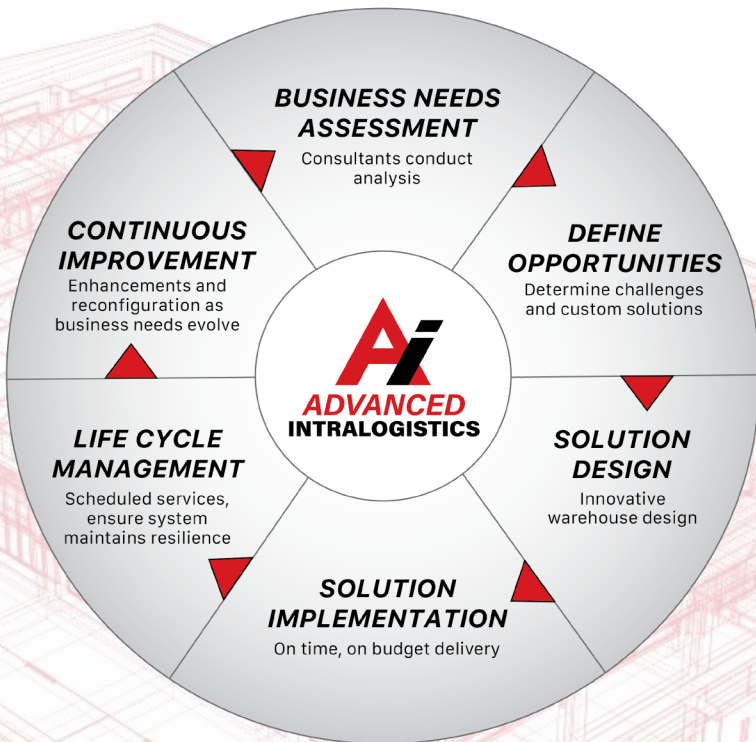

YOUR INTRALOGISTICS PARTNER

INTEGRATED SYSTEMS AND WAREHOUSE
SOLUTIONS YOU CAN DEPEND ON

AI360 PROCESS

Advanced Intralogistics takes a brand agnostic approach to your specific supply chain challenges, ensuring to maximize your investment and operational results. Understanding your current business, industry trends, market trends, and the challenges of your current operation will allow our team of specialists to provide solutions to optimize your specific operational potential.

WAREHOUSE *DESIGN*

You'll know exactly what to expect from your warehouse before implementation.

ADVANCED *TECHNOLOGY*

Industry-leading technology that works for your timeline and budget.

EXPERT *ENGINEERING*

Work closely with our solutions consultants and engineers to reach your business goals.

LIFE CYCLE *MANAGEMENT*

From design and implementation, to enhancements and reconfigurations.

**REQUEST A
CONSULTATION**